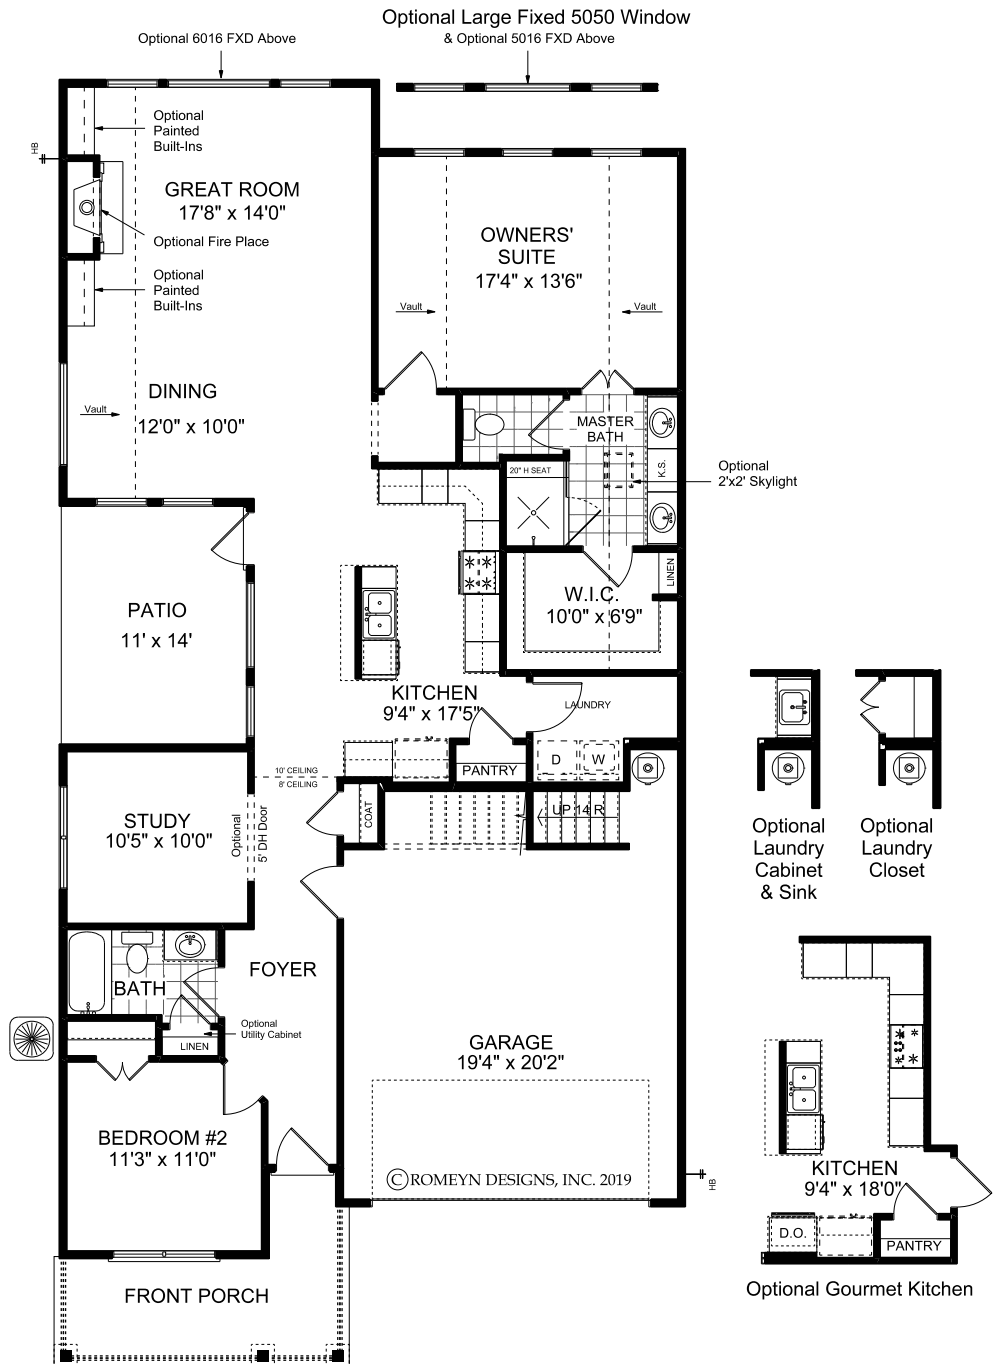

THE BAILEY

2 Bedrooms | 2 Bathrooms | Study | 2-Car Garage | 1,675+ Square Feet

FEATURES:

Gracious 2 Bedroom | 2 Bath Ranch Home | Study
Second Floor Attic Storage Accessed by Permanent Stairs
Owner's Suite with Luxurious Bath and Walk-in Shower with Bench Seat
Island Kitchen Opens to Vaulted Dining, Great Room and Patio
Private Side Patio and Fenced Courtyard Retreat

55 OR BETTER HOMES FROM THE HIGH \$200s

4511 Macland Road | Hiram, GA 30141 | 678.401.2306 | WindsongLife.com

ELEVATION A

ELEVATION B

ELEVATION B

ELEVATION D

Shutters are pre-determined per plan and are not optional.
Brick homes receive raised panel shutters, per plan.
Stone homes receive board and batten shutters, per plan.

THE BAILEY

2 Bedrooms | 2 Bathrooms | Study | 2-Car Garage | 1,675+ Square Feet

ADDS
154 SQ. FT.

GARDEN SERIES

THE BAILEY ATTIC STORAGE

THE BAILEY WITH BONUS

2-3 Bedrooms | 2-3 Bathrooms | 2-Car Garage | 2,046+ Square Feet

FEATURES:

Gracious 2 Bedroom | 2 Bath Ranch Home | Study
Second Floor Bonus Room with Walk-In Closet and Additional Storage
Owner's Suite with Luxurious Bath and Walk-in Shower with Bench Seat
Island Kitchen Opens to Vaulted Dining and Great Room
Private Side Covered Patio and Fenced Courtyard Retreat