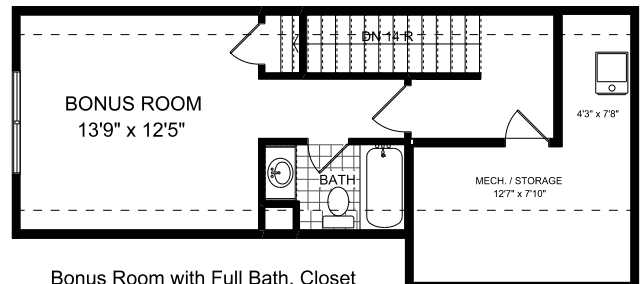

THE BAILEY

2 Bedrooms | 2 Bathrooms | Study | 2-Car Garage | 1,675+ Square Feet

FEATURES:

Gracious 2 Bedroom | 2 Bath Ranch Home | Study
Second Floor Attic Storage Accessed by Permanent Stairs
Owner's Suite with Luxurious Bath and Walk-in Shower with Bench Seat
Island Kitchen Opens to Vaulted Dining, Great Room and Patio
Private Side Patio and Fenced Courtyard Retreat

FEATURES:

Gracious 2 Bedroom | 2 Bath Ranch Home | Study
Second Floor Bonus Room with Walk-In Closet and Additional Storage
Owner's Suite with Luxurious Bath and Walk-in Shower with Bench Seat
Island Kitchen Opens to Vaulted Dining and Great Room
Private Side Covered Patio and Fenced Courtyard Retreat

THE BAILEY WITH BONUS

2-3 Bedrooms | 2-3 Bathrooms | 2-Car Garage | 2,046+ Square Feet

ADDS
154 SQ. FT.

THE BAILEY WITH BONUS

Additional Unfinished Attic Space

Bonus Room with Half Bath

Bonus Room with Full Bath

Bonus Room with Full Bath, Closet and Extended Attic Storage

OPTIONAL
BONUS ROOM CONFIGURATIONS