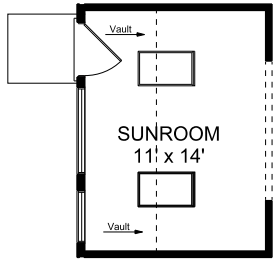

THE BAILEY

2 Bedrooms | 2 Bathrooms | Study | 2-Car Garage | 1,675+ Square Feet

FEATURES:

Gracious 2 Bedroom | 2 Bath Ranch Home | Study
Second Floor Attic Storage Accessed by Permanent Stairs
Owner's Suite with Luxurious Bath and Walk-in Shower with Bench Seat
Island Kitchen Opens to Vaulted Dining, Great Room and Patio
Private Side Patio and Fenced Courtyard Retreat

THE BAILEY

2 Bedrooms | 2 Bathrooms | Study | 2-Car Garage | 1,675+ Square Feet

ADDS
154 SQ. FT.

GARDEN SERIES

THE BAILEY ATTIC STORAGE

THE BAILEY WITH BONUS

2-3 Bedrooms | 2-3 Bathrooms | 2-Car Garage | 2,046+ Square Feet