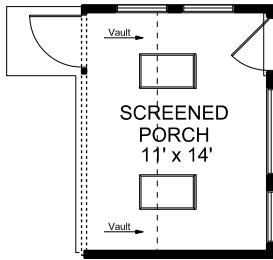

THE BAILEY

2 Bedrooms | 2 Bathrooms | Study | 2-Car Garage | 1,675+ Square Feet

FEATURES:

Gracious 2 Bedroom | 2 Bath Ranch Home | Study
Second Floor Attic Storage Accessed by Permanent Stairs
Owner's Suite with Luxurious Bath and Walk-in Shower with Bench Seat
Island Kitchen Opens to Vaulted Dining, Great Room and Patio
Private Side Patio and Fenced Courtyard Retreat

55 OR BETTER HOMES FROM THE HIGH \$200s

4511 Macland Road | Hiram, GA 30141 | 678.401.2306 | WindsongLife.com

ELEVATION A

ELEVATION B

ELEVATION B

ELEVATION D

Shutters are pre-determined per plan and are not optional.
Brick homes receive raised panel shutters, per plan.
Stone homes receive board and batten shutters, per plan.

THE BAILEY

2 Bedrooms | 2 Bathrooms | Study | 2-Car Garage | 1,675+ Square Feet

ADDS
154 SQ. FT.

GARDEN SERIES

THE BAILEY ATTIC STORAGE

THE BAILEY WITH BONUS

2-3 Bedrooms | 2-3 Bathrooms | 2-Car Garage | 2,046+ Square Feet

FEATURES:

Gracious 2 Bedroom | 2 Bath Ranch Home | Study
Second Floor Bonus Room with Walk-In Closet and Additional Storage
Owner's Suite with Luxurious Bath and Walk-in Shower with Bench Seat
Island Kitchen Opens to Vaulted Dining and Great Room
Private Side Covered Patio and Fenced Courtyard Retreat