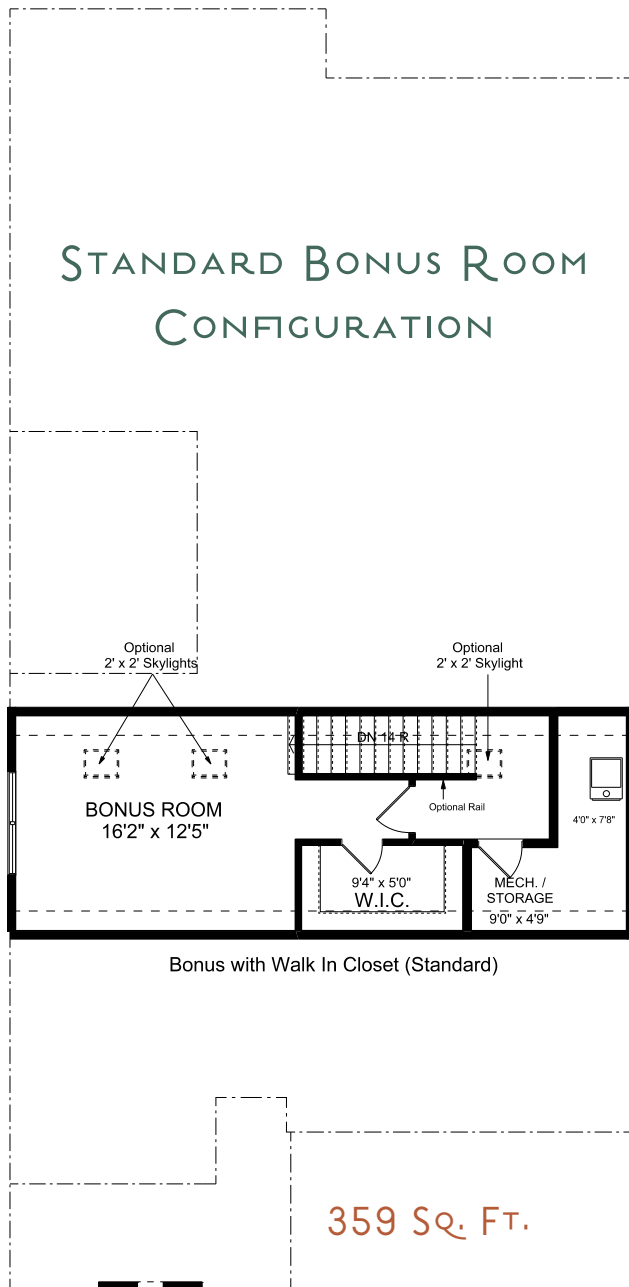

THE BAILEY

2 Bedrooms | 2 Bathrooms | Study | 2-Car Garage | 1,675+ Square Feet

FEATURES:

Gracious 2 Bedroom | 2 Bath Ranch Home | Study
Second Floor Attic Storage Accessed by Permanent Stairs
Owner's Suite with Luxurious Bath and Walk-in Shower with Bench Seat
Island Kitchen Opens to Vaulted Dining, Great Room and Patio
Private Side Patio and Fenced Courtyard Retreat

FEATURES:

Gracious 2 Bedroom | 2 Bath Ranch Home | Study
Second Floor Bonus Room with Walk-In Closet and Additional Storage
Owner's Suite with Luxurious Bath and Walk-in Shower with Bench Seat
Island Kitchen Opens to Vaulted Dining and Great Room
Private Side Covered Patio and Fenced Courtyard Retreat

THE BAILEY WITH BONUS

2-3 Bedrooms | 2-3 Bathrooms | 2-Car Garage | 2,046+ Square Feet

ADDS
154 SQ. FT.

THE BAILEY WITH BONUS

Additional Unfinished Attic Space

Bonus Room with Half Bath

Bonus Room with Full Bath