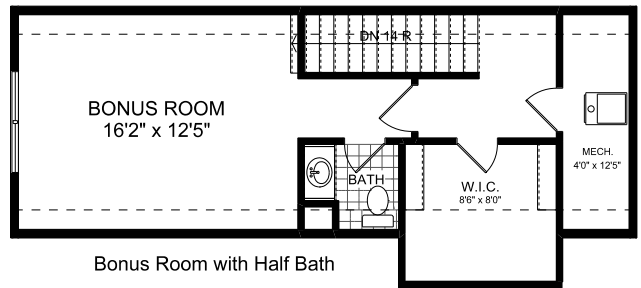

THE BAILEY

2 Bedrooms | 2 Bathrooms | Study | 2-Car Garage | 1,675+ Square Feet

FEATURES:

Gracious 2 Bedroom | 2 Bath Ranch Home | Study
Second Floor Attic Storage Accessed by Permanent Stairs
Owner's Suite with Luxurious Bath and Walk-in Shower with Bench Seat
Island Kitchen Opens to Vaulted Dining, Great Room and Patio
Private Side Patio and Fenced Courtyard Retreat

FEATURES:

Gracious 2 Bedroom | 2 Bath Ranch Home | Study
Second Floor Bonus Room with Walk-In Closet and Additional Storage
Owner's Suite with Luxurious Bath and Walk-in Shower with Bench Seat
Island Kitchen Opens to Vaulted Dining and Great Room
Private Side Covered Patio and Fenced Courtyard Retreat

THE BAILEY WITH BONUS

2-3 Bedrooms | 2-3 Bathrooms | 2-Car Garage | 2,046+ Square Feet

ADDS
154 SQ. FT.

THE BAILEY WITH BONUS

Additional Unfinished Attic Space

Bonus Room with Half Bath

Bonus Room with Full Bath

Bonus Room with Full Bath, Closet and Extended Attic Storage

OPTIONAL
BONUS ROOM CONFIGURATIONS