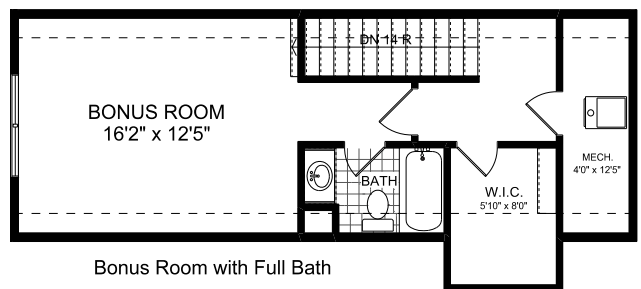

THE BAILEY

2 Bedrooms | 2 Bathrooms | Study | 2-Car Garage | 1,675+ Square Feet

FEATURES:

Gracious 2 Bedroom | 2 Bath Ranch Home | Study
Second Floor Attic Storage Accessed by Permanent Stairs
Owner's Suite with Luxurious Bath and Walk-in Shower with Bench Seat
Island Kitchen Opens to Vaulted Dining, Great Room and Patio
Private Side Patio and Fenced Courtyard Retreat

FEATURES:

Gracious 2 Bedroom | 2 Bath Ranch Home | Study
Second Floor Bonus Room with Walk-In Closet and Additional Storage
Owner's Suite with Luxurious Bath and Walk-in Shower with Bench Seat
Island Kitchen Opens to Vaulted Dining and Great Room
Private Side Covered Patio and Fenced Courtyard Retreat

THE BAILEY WITH BONUS

2-3 Bedrooms | 2-3 Bathrooms | 2-Car Garage | 2,046+ Square Feet

ADDS
154 SQ. FT.

THE BAILEY WITH BONUS

Additional Unfinished Attic Space

Bonus Room with Half Bath

Bonus Room with Full Bath

Bonus Room with Full Bath, Closet and Extended Attic Storage

OPTIONAL
BONUS ROOM CONFIGURATIONS