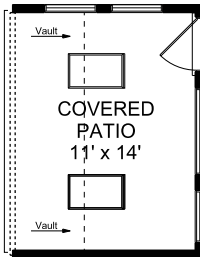

THE BAILEY

2 Bedrooms | 2 Bathrooms | Study | 2-Car Garage | 1,675+ Square Feet

FEATURES:

Gracious 2 Bedroom | 2 Bath Ranch Home | Study
Second Floor Attic Storage Accessed by Permanent Stairs
Owner's Suite with Luxurious Bath and Walk-in Shower with Bench Seat
Island Kitchen Opens to Vaulted Dining, Great Room and Patio
Private Side Patio and Fenced Courtyard Retreat

THE BAILEY

2 Bedrooms | 2 Bathrooms | Study | 2-Car Garage | 1,675+ Square Feet

ADDS
154 SQ. FT.

GARDEN SERIES

THE BAILEY ATTIC STORAGE

THE BAILEY WITH BONUS

2-3 Bedrooms | 2-3 Bathrooms | 2-Car Garage | 2,046+ Square Feet