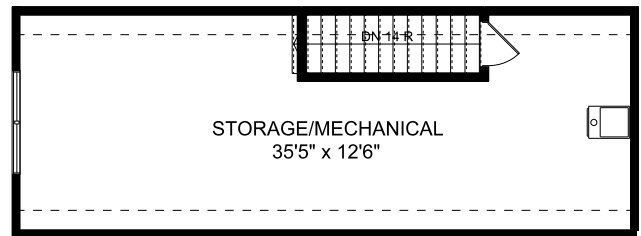

THE BAILEY

2 Bedrooms | 2 Bathrooms | Study | 2-Car Garage | 1,675+ Square Feet

FEATURES:

Gracious 2 Bedroom | 2 Bath Ranch Home | Study
Second Floor Attic Storage Accessed by Permanent Stairs
Owner's Suite with Luxurious Bath and Walk-in Shower with Bench Seat
Island Kitchen Opens to Vaulted Dining, Great Room and Patio
Private Side Patio and Fenced Courtyard Retreat

55 OR BETTER HOMES FROM THE HIGH \$200s

4511 Macland Road | Hiram, GA 30141 | 678.401.2306 | WindsongLife.com

ELEVATION A

ELEVATION B

ELEVATION C

ELEVATION D

Shutters are pre-determined per plan and are not optional.
Brick homes receive raised panel shutters, per plan.
Stone homes receive board and batten shutters, per plan.

THE BAILEY WITH BONUS

2-3 Bedrooms | 2-3 Bathrooms | 2-Car Garage | 2,046+ Square Feet

ADDS
154 SQ. FT.

THE BAILEY WITH BONUS

Additional Unfinished Attic Space

Bonus Room with Half Bath

Bonus Room with Full Bath