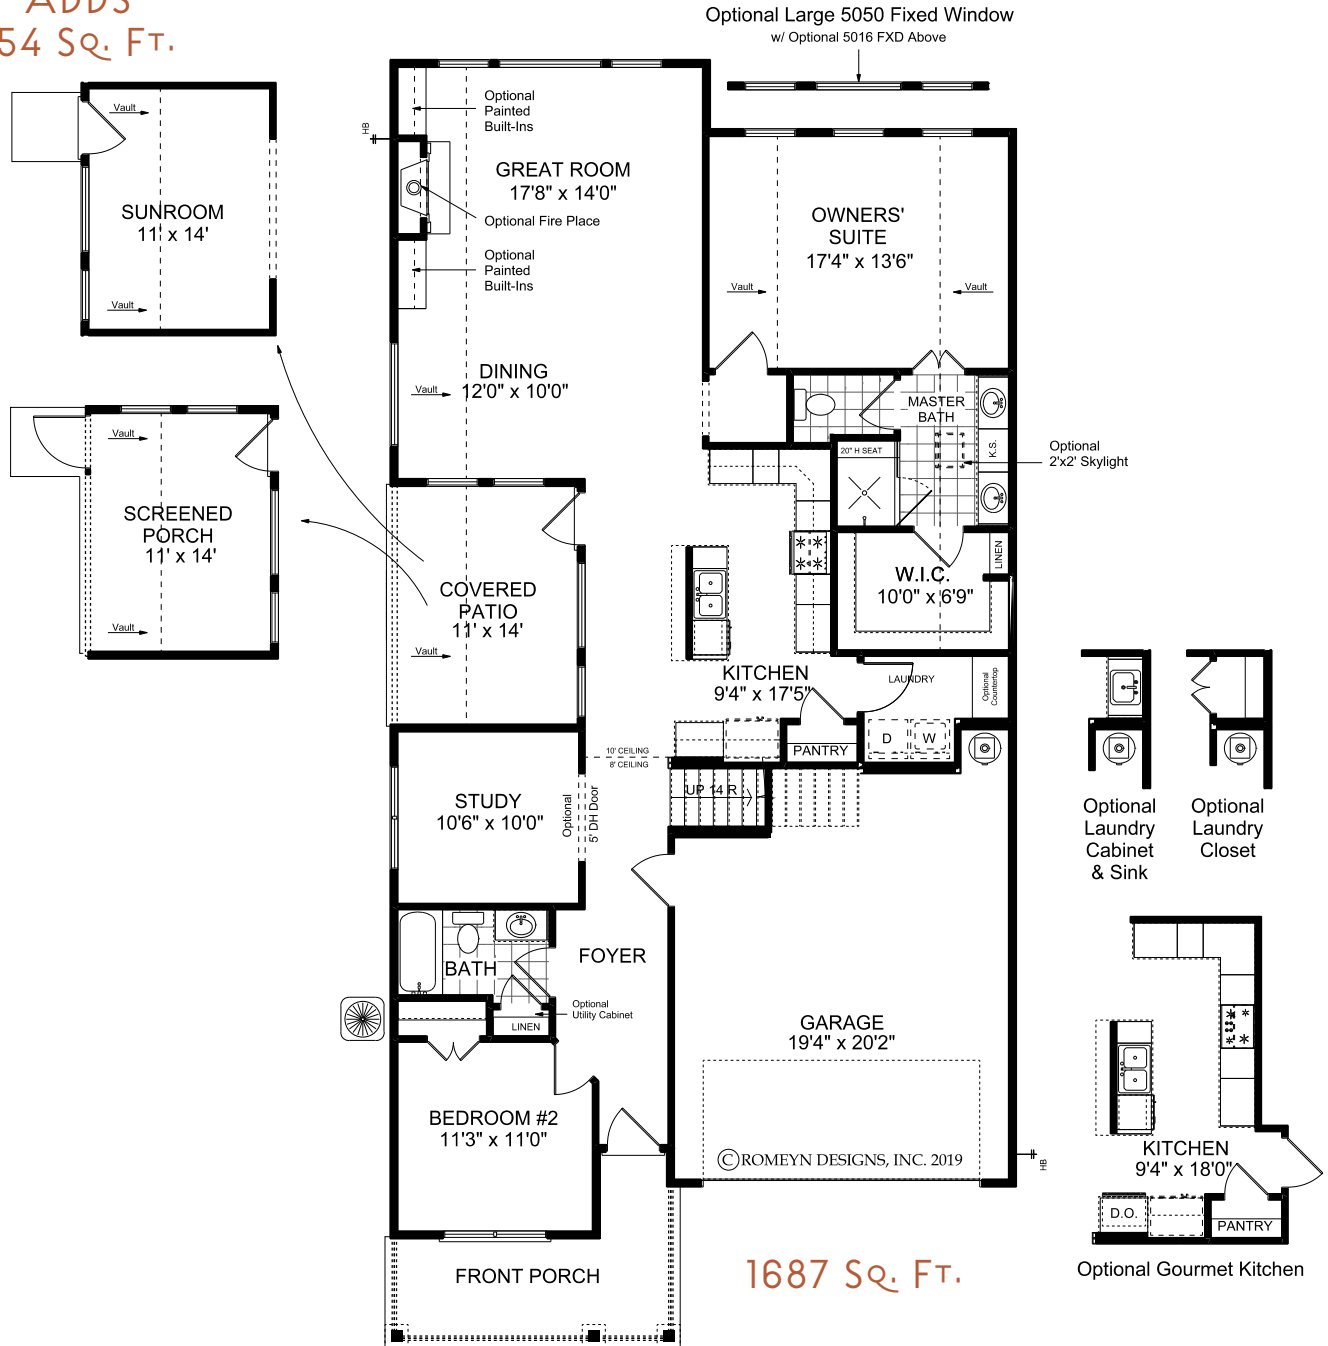

THE BAILEY

2 Bedrooms | 2 Bathrooms | Study | 2-Car Garage | 1,675+ Square Feet

FEATURES:

Gracious 2 Bedroom | 2 Bath Ranch Home | Study
Second Floor Attic Storage Accessed by Permanent Stairs
Owner's Suite with Luxurious Bath and Walk-in Shower with Bench Seat
Island Kitchen Opens to Vaulted Dining, Great Room and Patio
Private Side Patio and Fenced Courtyard Retreat

THE BAILEY

2 Bedrooms | 2 Bathrooms | Study | 2-Car Garage | 1,675+ Square Feet

ADDS
154 SQ. FT.

GARDEN SERIES

THE BAILEY ATTIC STORAGE

THE BAILEY WITH BONUS

2-3 Bedrooms | 2-3 Bathrooms | 2-Car Garage | 2,046+ Square Feet

FEATURES:

Gracious 2 Bedroom | 2 Bath Ranch Home | Study
Second Floor Bonus Room with Walk-In Closet and Additional Storage
Owner's Suite with Luxurious Bath and Walk-in Shower with Bench Seat
Island Kitchen Opens to Vaulted Dining and Great Room
Private Side Covered Patio and Fenced Courtyard Retreat

THE BAILEY WITH BONUS

2-3 Bedrooms | 2-3 Bathrooms | 2-Car Garage | 2,046+ Square Feet

ADDS
154 SQ. FT.

THE BAILEY WITH BONUS

Additional Unfinished Attic Space

Bonus Room with Half Bath

Bonus Room with Full Bath