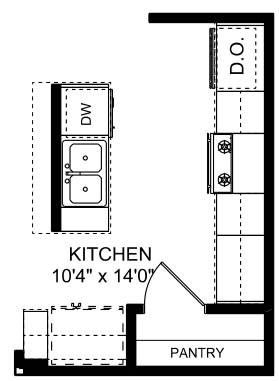

Optional Gourmet Kitchen

EVERLEIGH HEATED - 2505 SF