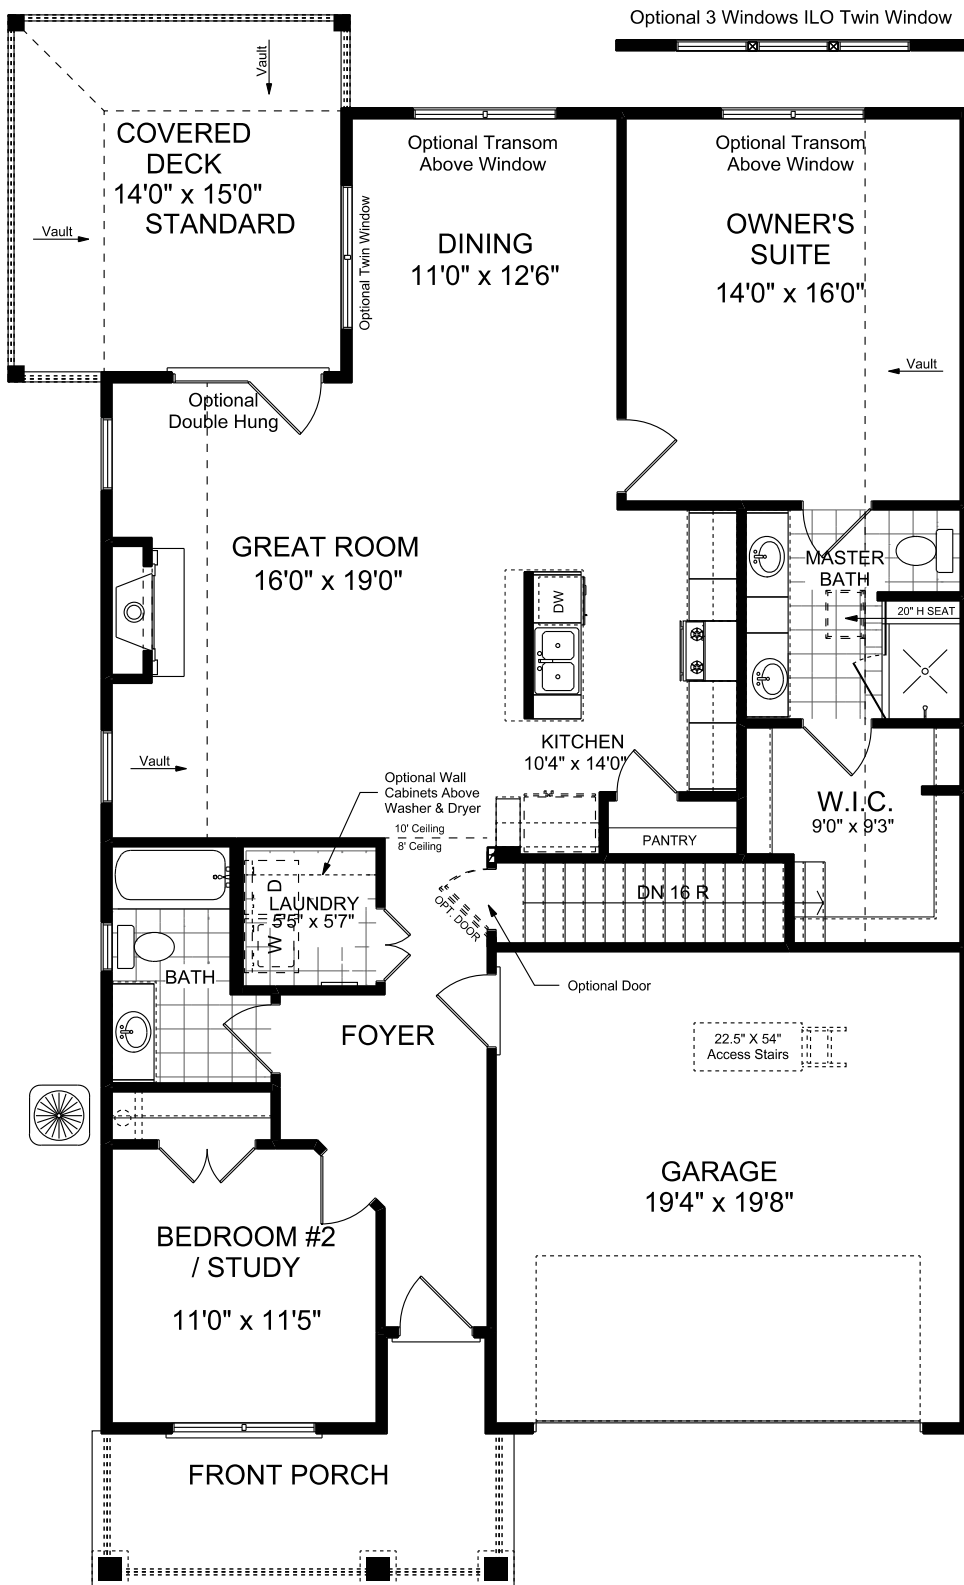

# WESTBROOK

---

## THE EVERLEIGH

ELEVATION C2

Optional Master Bath with Double Vanities & Linen Tower

Optional Gourmet Kitchen

## EVERLEIGH HEATED - 2505 SF